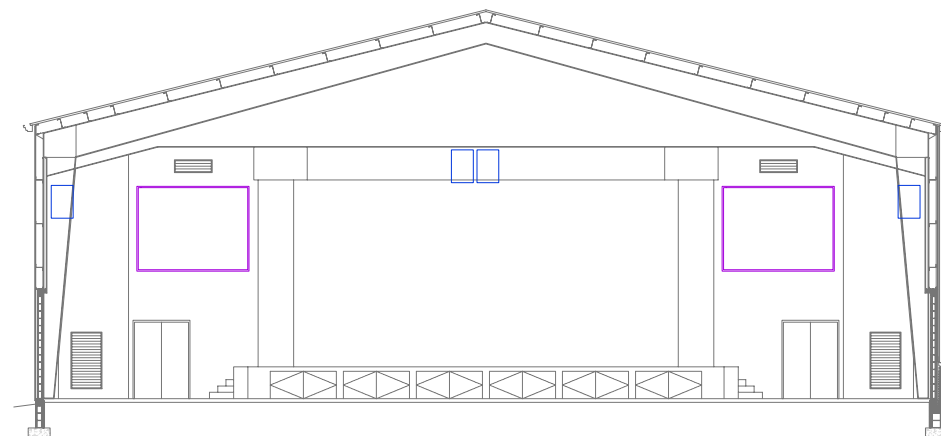

PROJECT
FIRST MOUND
 UNITED METHODIST
 MARION, OHIO

ARCHITECT
WILLIAMS/TYLER
 GROVE CITY, OHIO

NOTES

SIDE ELEVATION

VIEW FROM SOUND BOOTH

VIEW FROM STAGE/PLATFORM

DRAWN BY: *Craig E. Markley* DATE: *November 4, 2007*