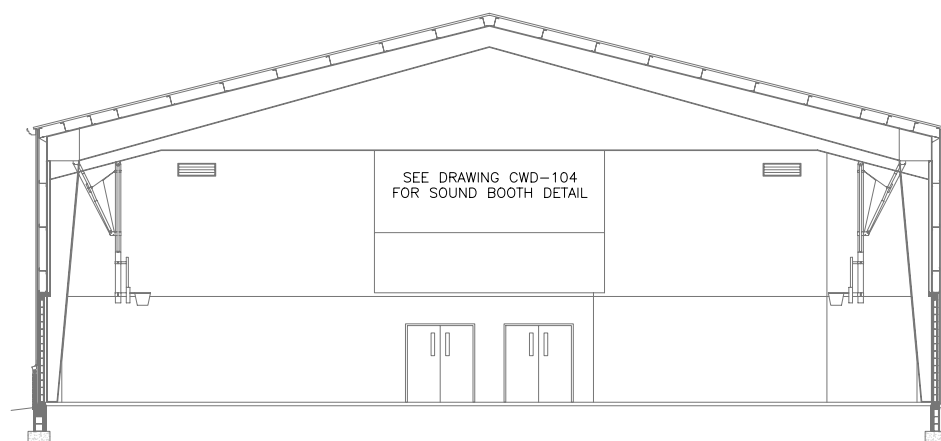

PROJECT
FIRST MOUND
 UNITED METHODIST
 MARION, OHIO

ARCHITECT
WILLIAMS/TYLER
 GROVE CITY, OHIO

NOTES

SIDE ELEVATION

VIEW FROM SOUND BOOTH

VIEW FROM STAGE/PLATFORM

DRAWN BY: *Craig E. Markley* DATE: *November 4, 2007*