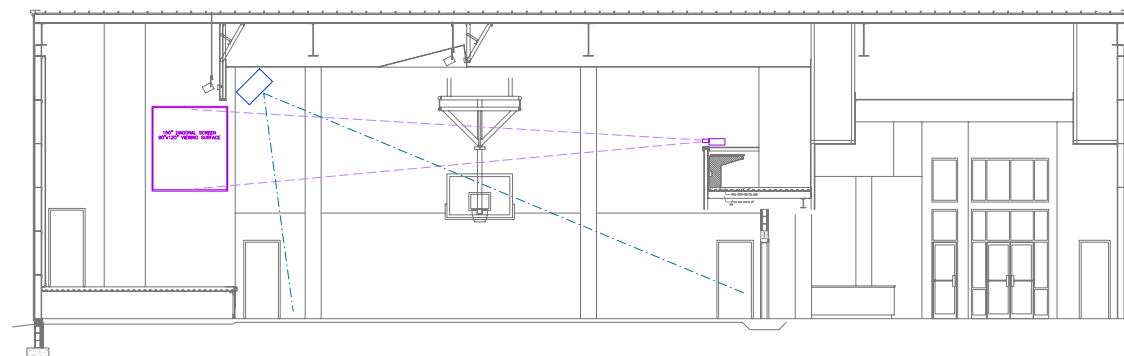

PROJECT
FIRST MOUND
 UNITED METHODIST
 MARION, OHIO

ARCHITECT
WILLIAMS/TYLER
 GROVE CITY, OHIO

NOTES

SIDE ELEVATION

VIEW FROM SOUND BOOTH

VIEW FROM STAGE/PLATFORM

DRAWN BY: *Craig E. Markley* DATE: *November 4, 2007*