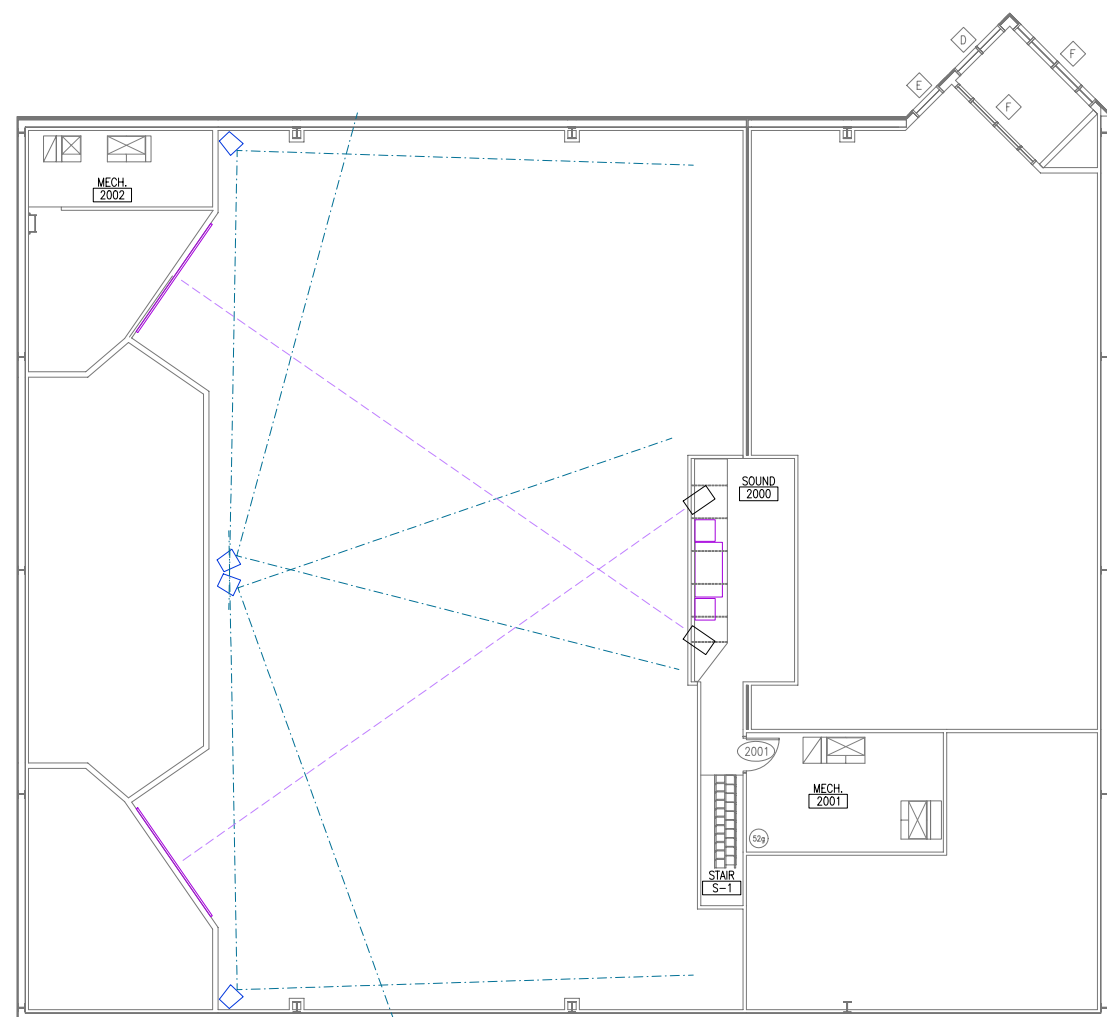

PROJECT
FIRST MOUND
 UNITED METHODIST
 MARION, OHIO

ARCHITECT
WILLIAMS/TYLER
 GROVE CITY, OHIO

NOTES

SIDE ELEVATION

VIEW FROM SOUND BOOTH

VIEW FROM STAGE/PLATFORM

DRAWN BY: *Craig E. Markley* DATE: *November 4, 2007*